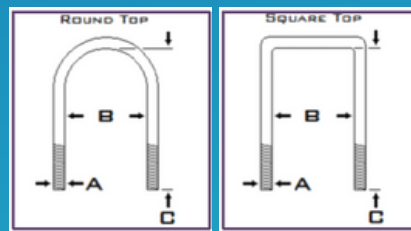

QUESTIONS?

For more information on any of the In-House Services we offer, pricing, or to book your next appointment, please contact our Service Department at 519-632-9777 or service@expresswaytrucks.com