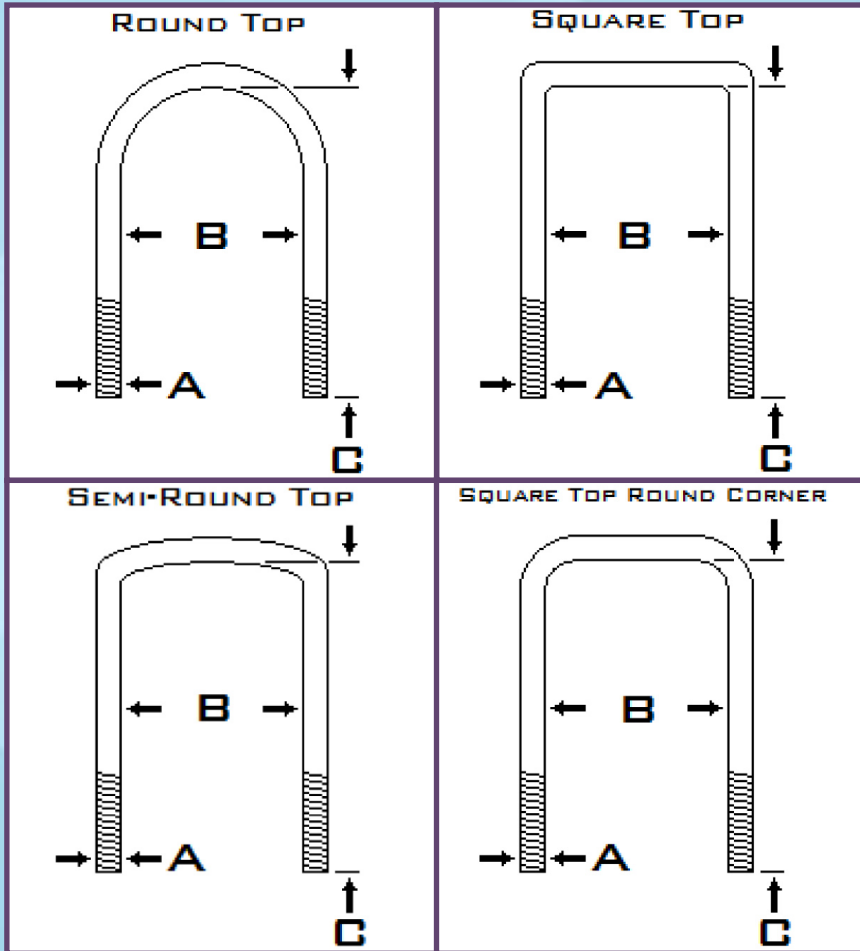

Phone: 519-376-0719
Fax: 519-376-0415

U-BOLT MEASUREMENT WORKSHEET

Expressway Trucks can help you make your U-Bolts! Use this sheet to identify the U-Bolt you are working with.

AVAILABLE NOW!

WHAT TO MEASURE	
DIMENTION A	Material thickness measured at the threads, where material is thickest.
DIMENTION B	Width of U-Bolt measured from inside to inside of bend.
DIMENTION C	Height of U-Bolt measured from the inside of the top to the bottom of the leg.